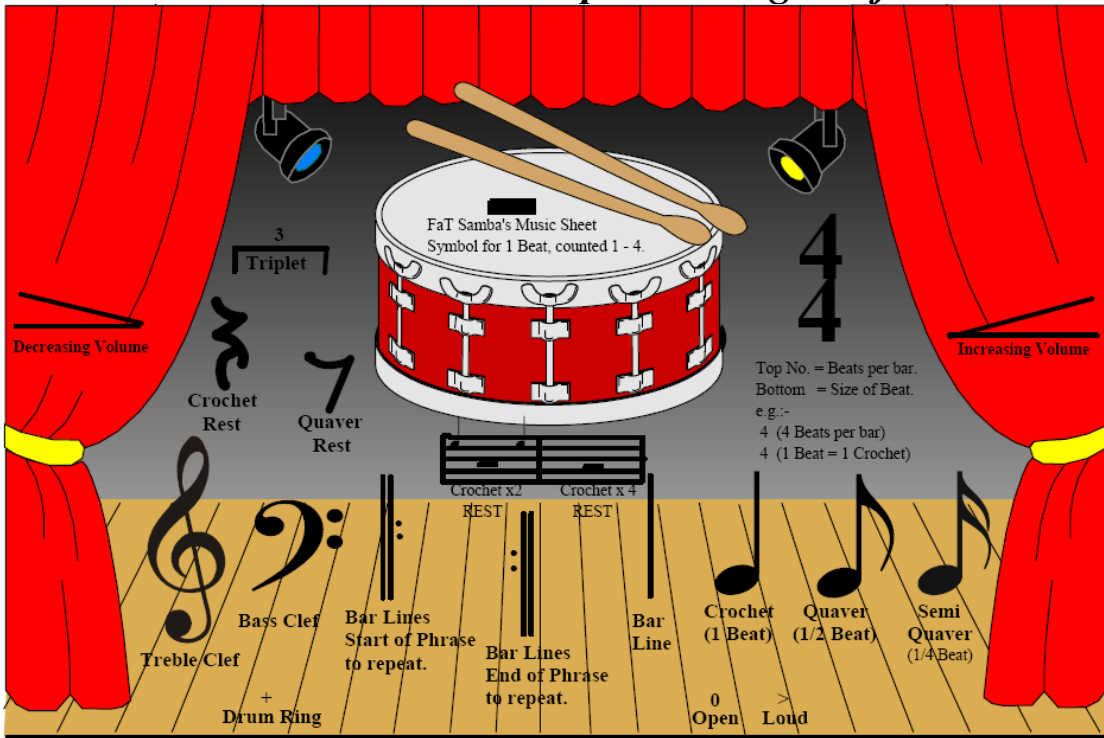

FaT Samba Music Sheets explained Page 1 of 4.

[Return to Music Scores](#)

| [Go to next page](#)

Shared Stave
Where the Stave is used by more than 1 Instrument.
e.g. SURDO Line:-
The top line is for High Surdo.
The Middle is for Medium Surdo.
The Bottom is for Low Surdo.

High hits	Drum Ring	High & Medium	Double Rest
All 3	play 1 Beat.	Medium	plays 1 Beat.
Low Rests		Low	plays 1 Beat
		Low	plays 1 Beat with Hand on skin

A Double Crochet tells us that the Low Surdo plays 1 Beat and does not dampen it, on the 2nd beat, with Left Hand.
The Double Crochet is only used with Low Surdo Drums.